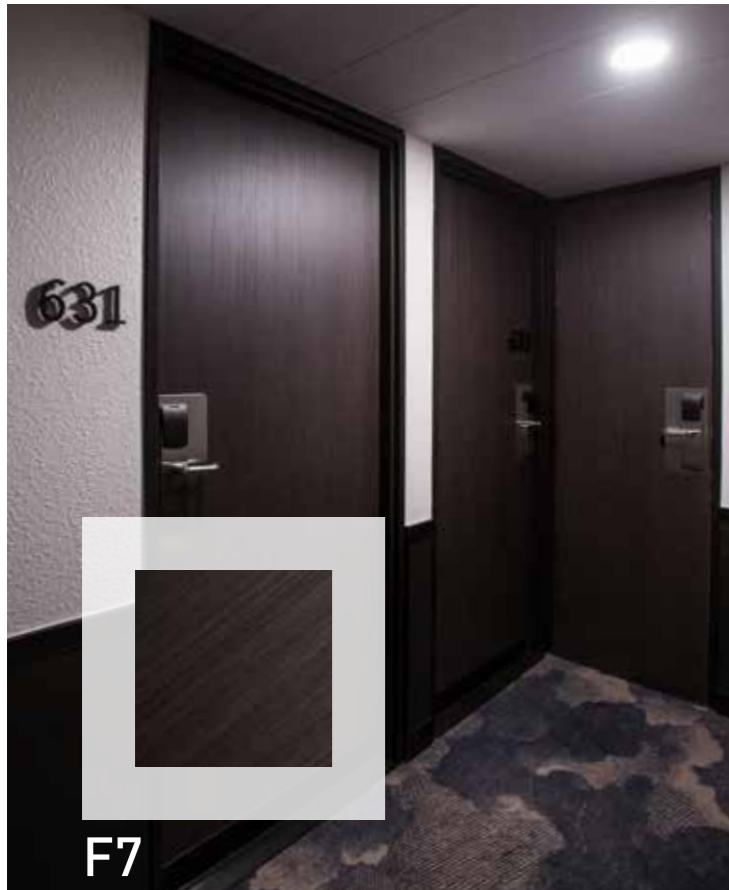

Radisson Blu - France

M8 | Bright yellow
AF08 | Light gray oak

Novotel Bar - France

B6 | Brio light aragon
L2 | Orangey-red velvet grain

Brioche Dorée Restaurant - France

F7 | Silverblack wood

Timhotel - France