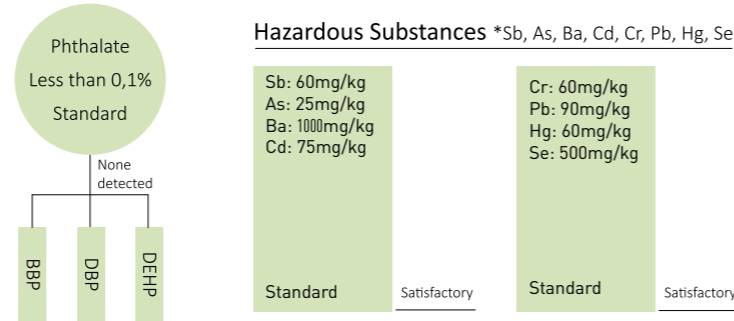

ENVIRONMENT

We pay attention to nature!
Muraspec is an eco-friendly film that cares about a healthy environment.

- Free from harmful heavy metals (lead, cadmium, mercury, hexavalent chromium, ect.)
- Formaldehyde (HCHO), the substance that causes sick house syndrome, is not released.
- Minimized release of volatile organic compounds (TVOC, toluene, etc.) harmful to the environment by generating odor and ozone.
- It meets the safety standard (KF mark standard) applied to wallpaper and paperboard.
- Meets the safety requirements for hazardous chemicals in the Common Safety Standards of Children's Products.
- Excellent antimicrobial and anti-mold function, which helps to maintain a pleasant surrounding environment.

Heavy Metal *Pb, Cd, Hg, CrVI

Pb: 5mg/kg	Standard
Cd: 0,5mg/kg	None detected
Hg: 2mg/kg	
CrVI: 1mg/kg	

Formaldehyde *HCHO

0,12mg/m ³ h	Standard
	None detected

Hazardous chemicals criteria for the **Common Safety Standards for Children's Products**