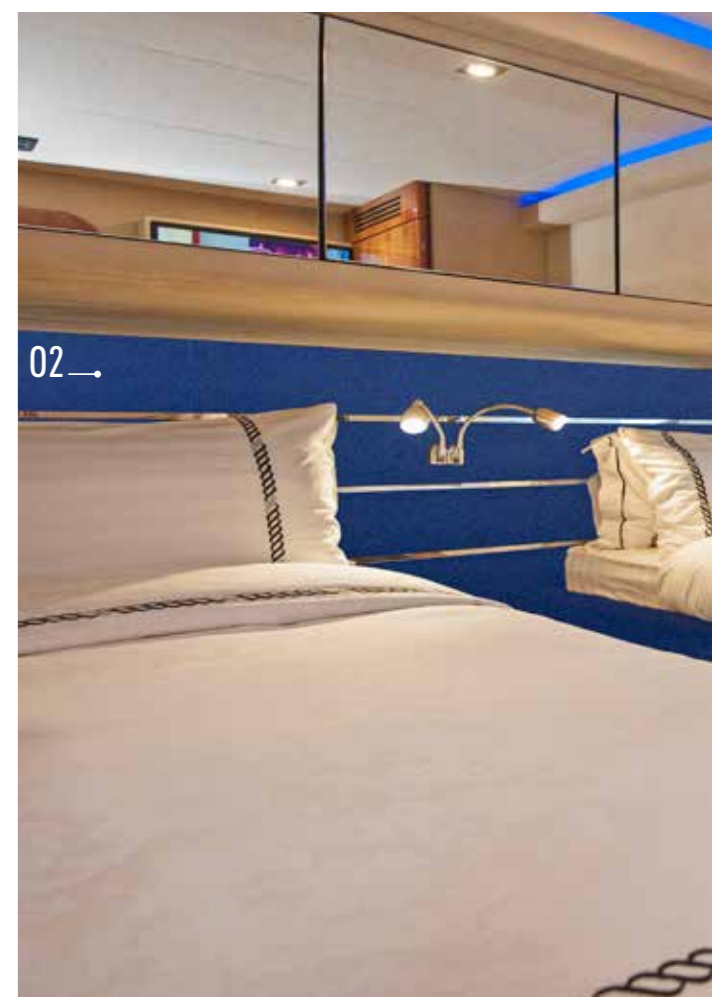

44

J3 →

TRANSPORT

TRANSPORT - WAGEN - TRANSPORTE - TRASPORTO

B1 →

02 →